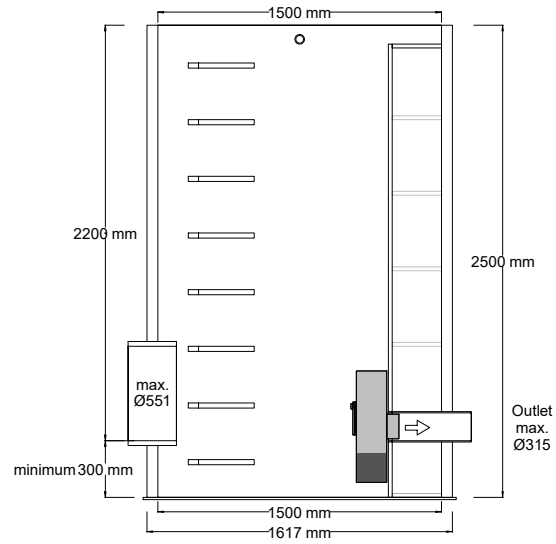

VIEW 1 (chamber shown WASP06354VX)

VIEW 2 (chamber shown WASP06354VX)

INSTALLATION DETAIL
 WASP06350 Series
 Prefabricated Vortex
 Flow Control Chamber
 Ø1500 up to 3.0m deep chamber
 By SEL Environmental Tel: 01254 589987

Tel: 01254 589987

WASP06351VX - Up to 1000mm deep
 WASP06352VX - Up to 1500mm deep
 WASP06353VX - Up to 2000mm deep
 WASP06354VX - Up to 2500mm deep
 WASP06355VX - Up to 3000mm deep