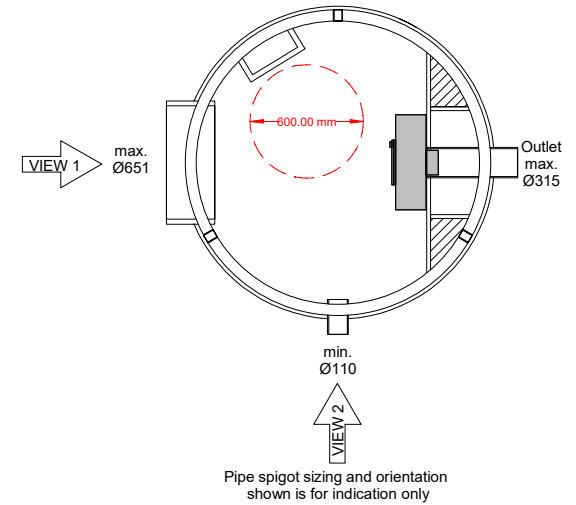

VIEW 1 (chamber shown WASP06354VX)

VIEW 2 (chamber shown WASP06354VX)

INSTALLATION DETAIL
 WASP06350 Series
 Prefabricated Vortex
 Flow Control Chamber
 Ø1500 up to 3.0m deep chamber
 By SEL Environmental Tel: 01254 589987

Tel: 01254 589987

WASP06351VX - Up to 1000mm deep
 WASP06352VX - Up to 1500mm deep
 WASP06353VX - Up to 2000mm deep
 WASP06354VX - Up to 2500mm deep
 WASP06355VX - Up to 3000mm deep