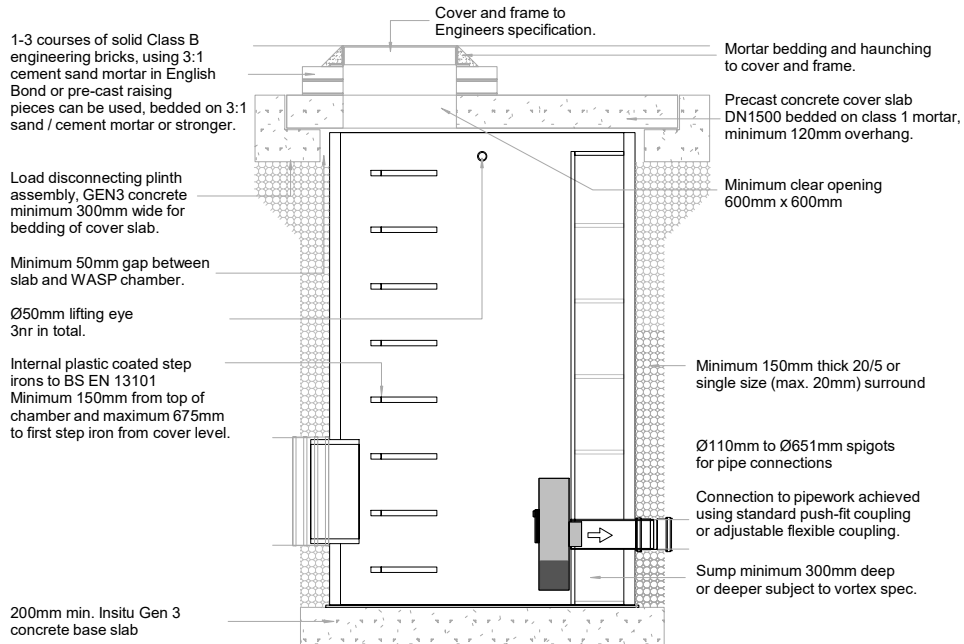

VIEW 1 (chamber shown WASP06354VX)

VIEW 2 (chamber shown WASP06354VX)

INSTALLATION DETAIL
 WASP06350 Series
 Prefabricated Vortex
 Flow Control Chamber
 Ø1500 up to 3.0m deep chamber
 By SEL Environmental Tel: 01254 589987

Tel: 01254 589987

WASP06351VX - Up to 1000mm deep
 WASP06352VX - Up to 1500mm deep
 WASP06353VX - Up to 2000mm deep
 WASP06354VX - Up to 2500mm deep
 WASP06355VX - Up to 3000mm deep